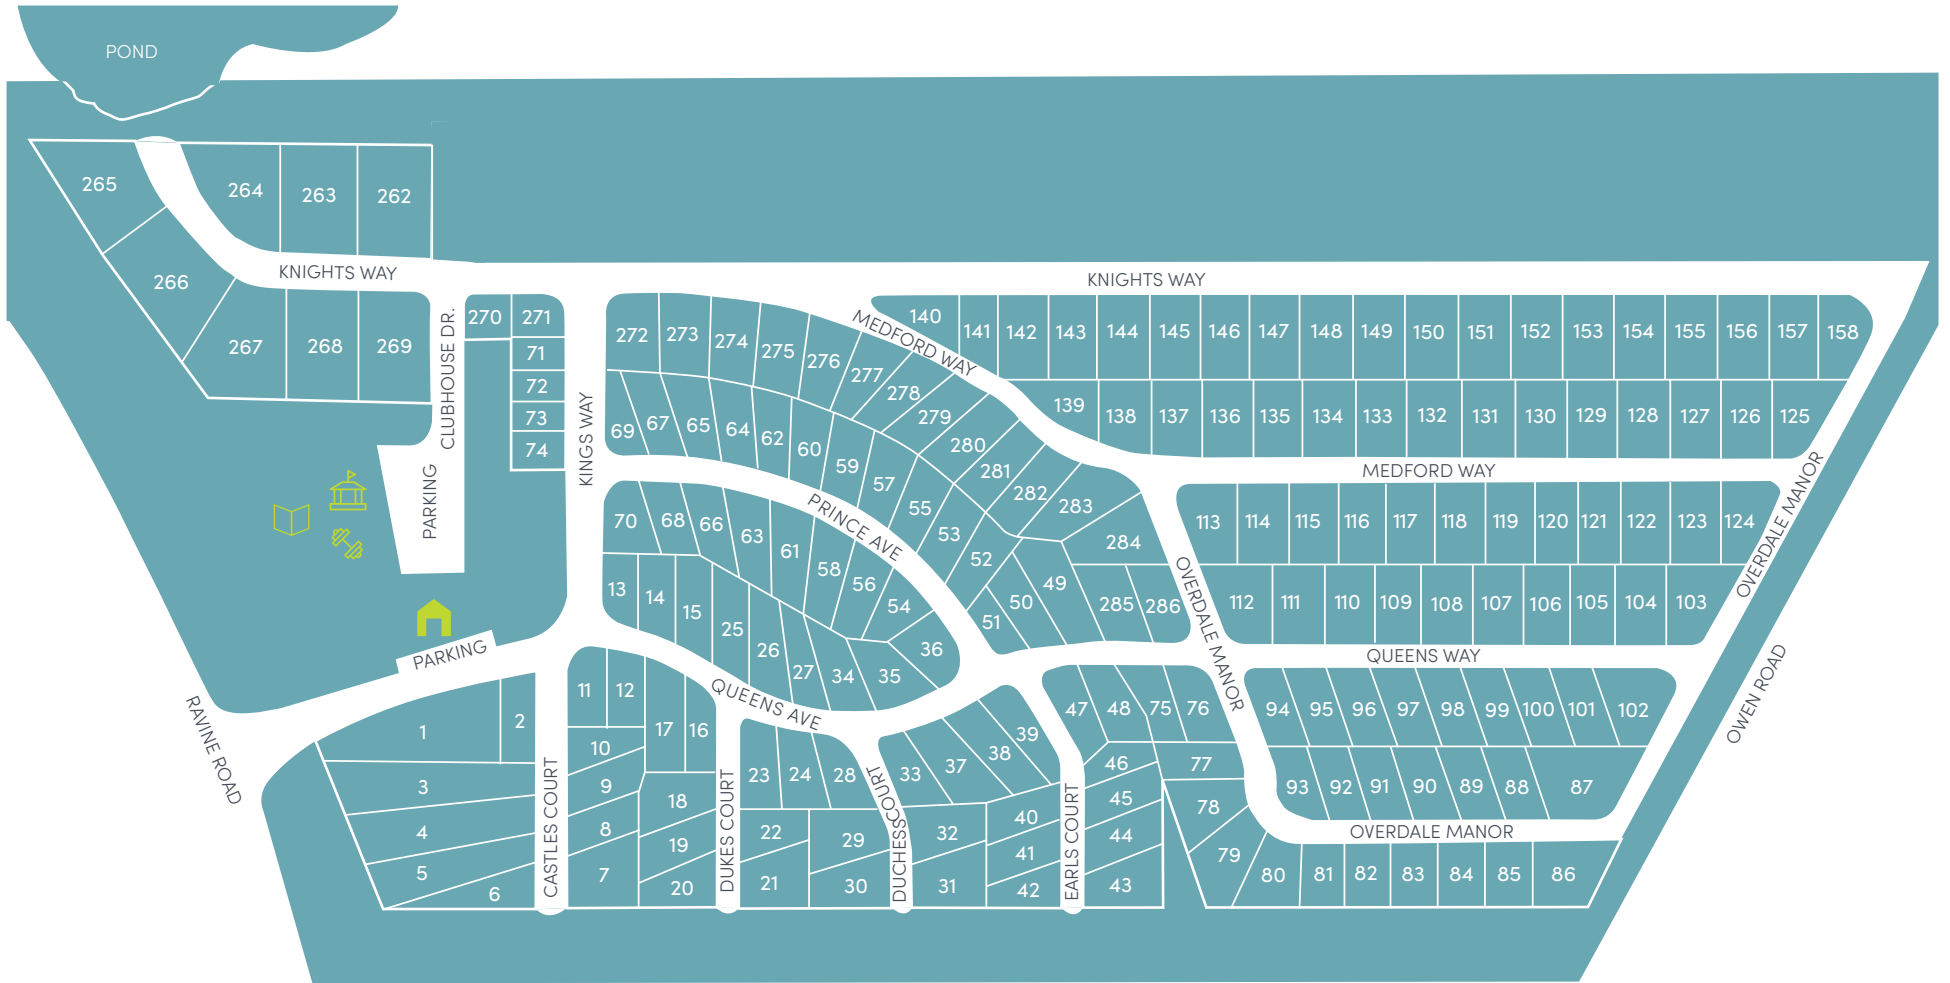

Royal Estates

8300 Ravine Road
Kalamazoo, MI 49009

T : 269.349.5350

Visit us online at:
yescommunities.com

Number of sites: 271

Amenities:

- Clubhouse
- Fitness Center
- Library